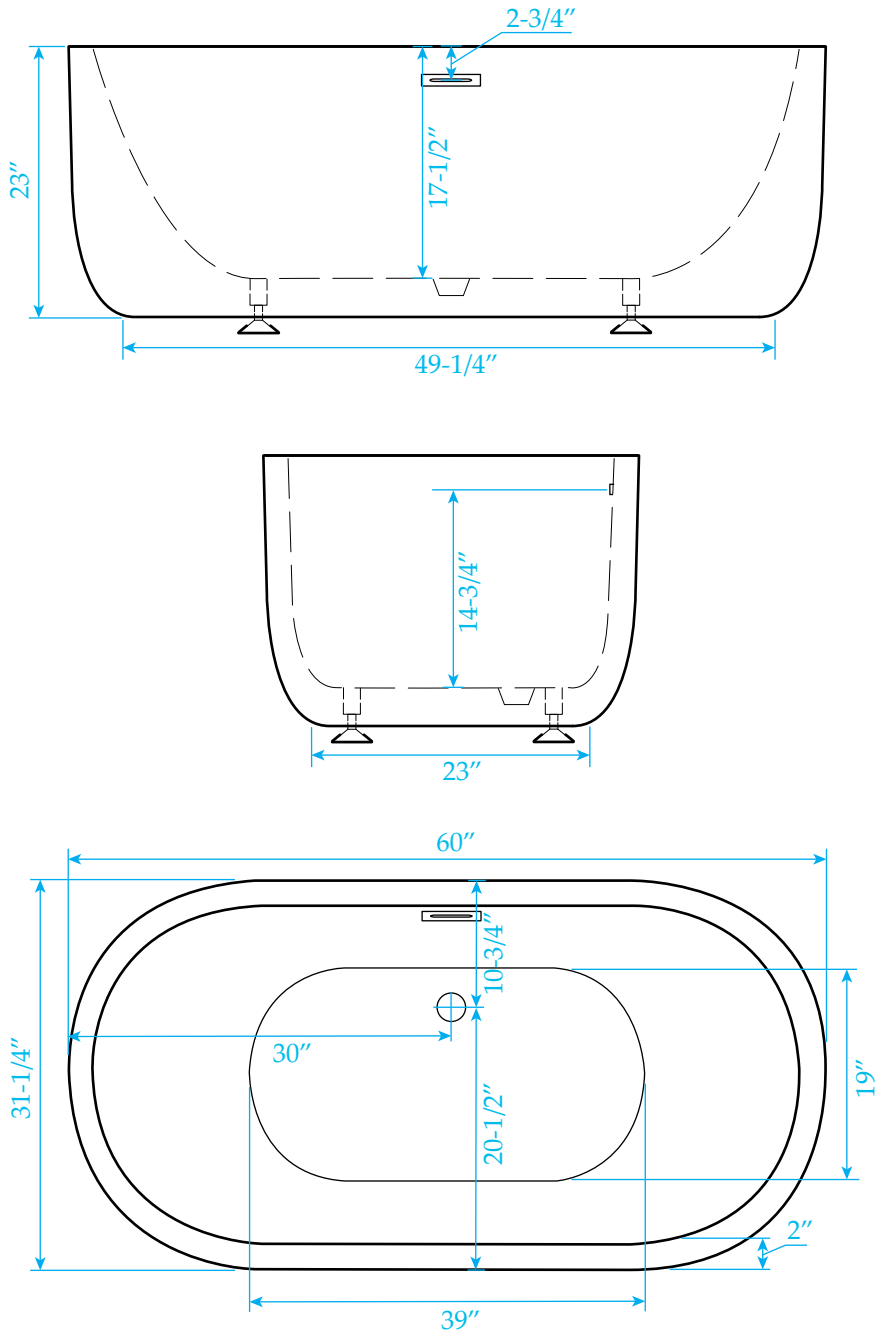

# WYNDHAM COLLECTION

Exterior Size - 60"L x 31-1/4"W x 23"H  
Interior Size - 56"L x 27-1/4"W x 17-1/2"H  
Depth at Drain - 17-1/2"  
Drain To Overflow - 14-3/4"  
Maximum Fill - 65 Gallons  
Note - All Measurements are  $\pm 1/2$ "

WC-BTU1013-60